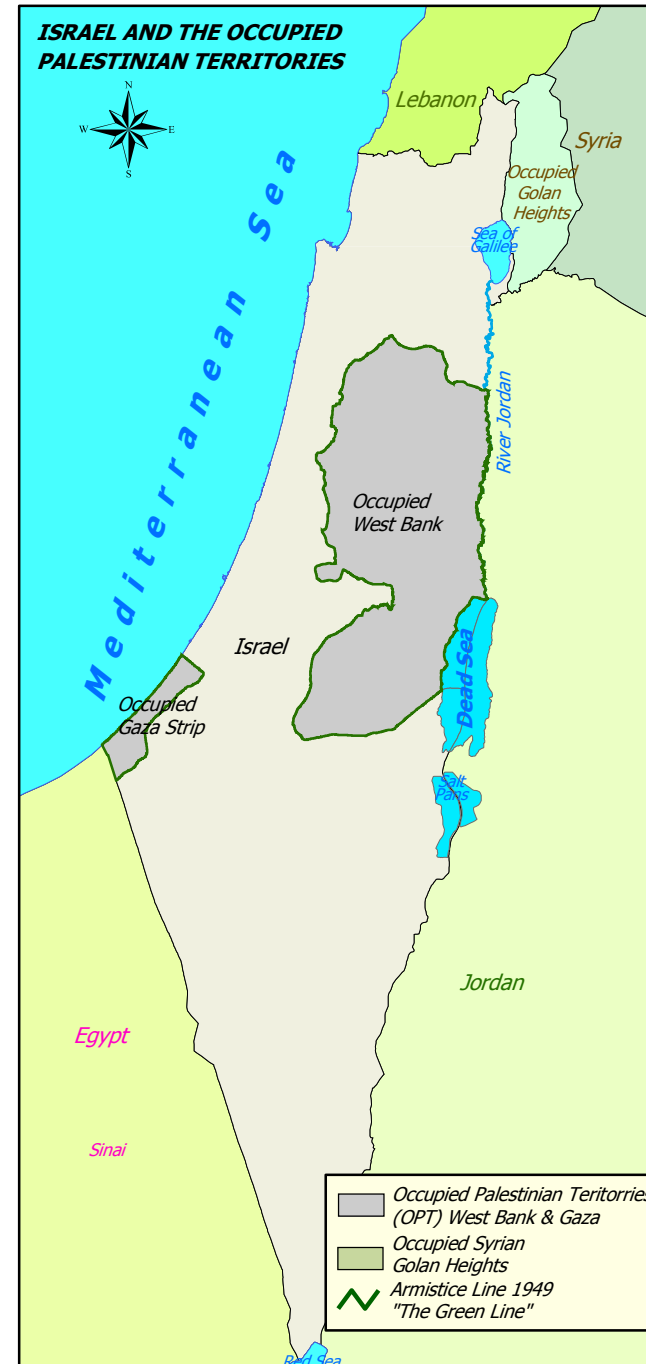

MAP 12: THE FLUID BORDERS

PREPARED AND DESIGNED BY MICHAEL YOUNAN